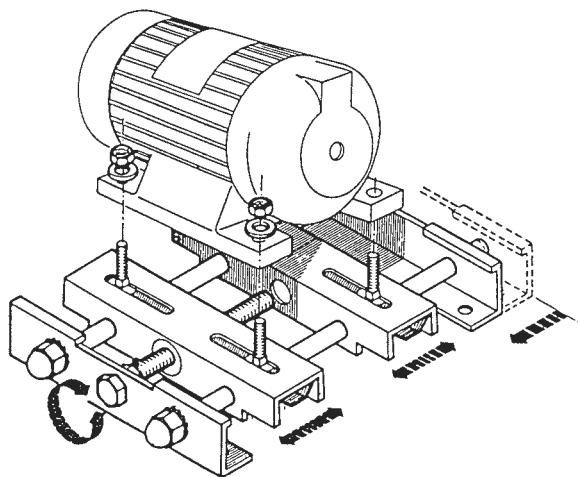

Motorspannschlitten keine Lagerware Motor slide bases non stock items

Fertigungstechnische Änderungen vorbehalten. We reserve the right to make technical changes.

Bezeichnung Part number	MS 100	MS 132
Motorachshöhe Motor shaft centre height Ha (mm)	100,0	132,0
A (mm)	300,0	450,0
B (mm)	180,0	265,0
F (mm)	10,0	13,0
H (mm)	35,0	50,0
L (mm)	150,0	225,0
M	M 8 x 35	M 10 x 40
b (mm)	30,0	45,0
g (mm)	40,0	55,0
h (mm)	35,0	40,0
t (mm)	40,0	55,0
u (mm)	25,0	35,0
v (mm)	20,0	25,0
w (mm)	9,0	18,0
x (mm)	46,0	105,0
y (mm)	50,0	50,0
z (mm)	145,0	204,0
Gewicht Weight (≈ kg)	2,180	4,520