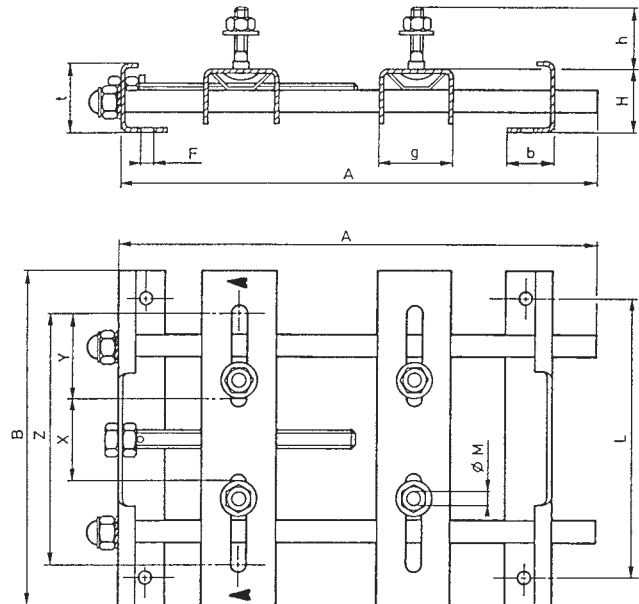

Motorspannschlitten keine Lagerware Motor slide bases non stock items

Fertigungstechnische Änderungen vorbehalten. We reserve the right to make technical changes.

Bezeichnung Part number	MS 100	MS 132
Motorachshöhe Motor shaft centre height Ha (mm)	100,0	132,0
A (mm)	300,0	450,0
B (mm)	180,0	265,0
F (mm)	10,0	13,0
H (mm)	35,0	50,0
L (mm)	150,0	225,0
M	M 8 x 35	M 10 x 40
b (mm)	30,0	45,0
g (mm)	40,0	55,0
h (mm)	35,0	40,0
t (mm)	40,0	55,0
u (mm)	25,0	35,0
v (mm)	20,0	25,0
w (mm)	9,0	18,0
x (mm)	46,0	105,0
y (mm)	50,0	50,0
z (mm)	145,0	204,0
Gewicht Weight (≈ kg)	2,180	4,520